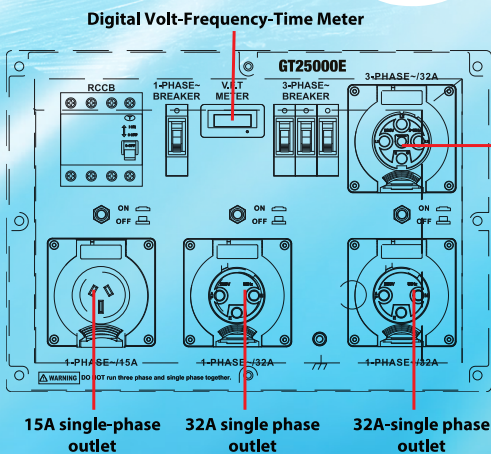

GT25000E **ELECTRIC START** GENERATOR

18000W

The massive 65L fuel tank and industrial quality of the GT25000E will keep you in power all day. With the unique GT Power features like the industrial air cleaner and muffler system, superior-duty copper-wound alternator, automatic voltage regulator and low oil alert, this generator allows you to tackle any task.

This machine is the 'Big Boy' in the range with single & three-phase capabilities, packing a serious punch. With a massive 18000W (max) power output and multiple heavy duty power-outlets, the GT25000E allows for easy powering of a house, workshop or a work-site. This is an ideal generator for back-up power in natural disasters.

GT POWER 2 YEAR WARRANTY COMMERCIAL

GT POWER 4 YEAR WARRANTY DOMESTIC

Single Phase - 230V

OUTPUT (Max)	AMPS (Max)	OUTPUT (Rated)	ENGINE TYPE	dBA RATING	STARTING SYSTEM	FUEL TANK CAPACITY	RUN TIME	LOW OIL ALERT	POWER OUTLETS	DIGITAL HR METER	L x W x H (mm)	WEIGHT
18000W	32	17000W	4 Stroke OHV	82	Electric/Recoil	65L	8.5hrs @50%	✓	4	✓	1000x690x1150	247kg